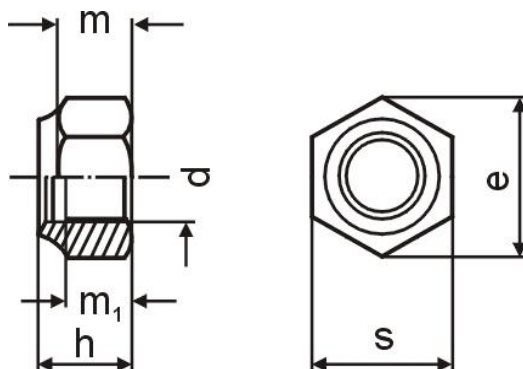

Matice 6hranná POJISTNÁ

OCEL /8/ Zinek Bílý

DIN: 985
 ČSN: 021492
 ISO: 10511

d	m min.	s	h max.	kód Fastek
M2,5	2,30	5	3,5	6P025-2
M3	2,40	5,5	4,0	6P03-2
M4	2,90	7	5,0	6P04-2
M5	3,20	8	5,0	6P05-2
M6	4,00	10	6,0	6P06-2
M7	4,70	11	7,5	6P07-2
M8	5,50	13	8,0	6P08-2
M10	6,50	17	10,0	6P10-2
M12	8,00	19	12,0	6P12-2
M14	9,50	22	14,0	6P14-2
M16	10,50	24	16,0	6P16-2
M18	13,00	27	18,5	6P18-2
M20	14,00	30	20,0	6P20-2
M22	15,00	32	22,0	6P22-2
M24	15,00	36	24,0	6P24-2
M27	17,00	41	27,0	6P27-2
M30	19,00	46	30,0	6P30-2
M33	22,00	50	33,0	6P33-2
M36	25,00	55	36,0	6P36-2
M39	27,00	60	39,0	6P39-2
M42	29,00	65	42,0	6P42-2
M45	32,00	70	45,0	6P45-2
M48	36,00	75	48,0	6P48-2